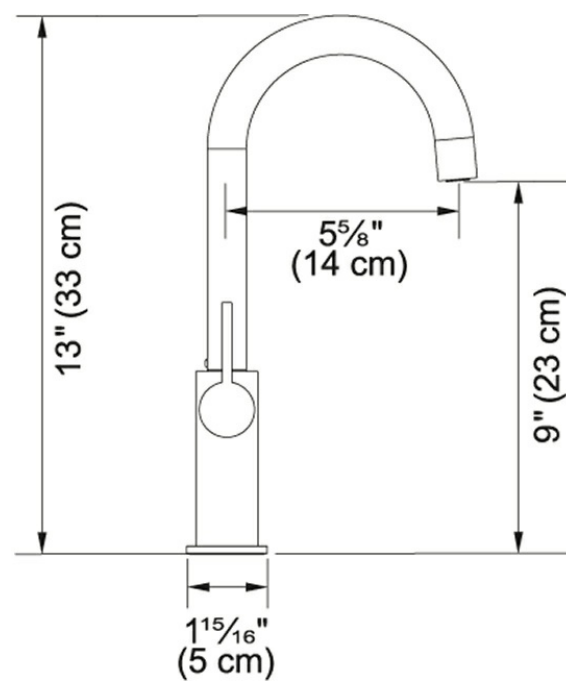

Product Picture

Technical Drawing

Product Information

Version	Arc Spout
Spray Type	Full Stream
Faucet Operation	Side Lever
Flow Rate	1.75 gpm
Cartridge	Ceramic Cartridge
Where to buy	Showroom
Countertop hole diameter	1 3/8"